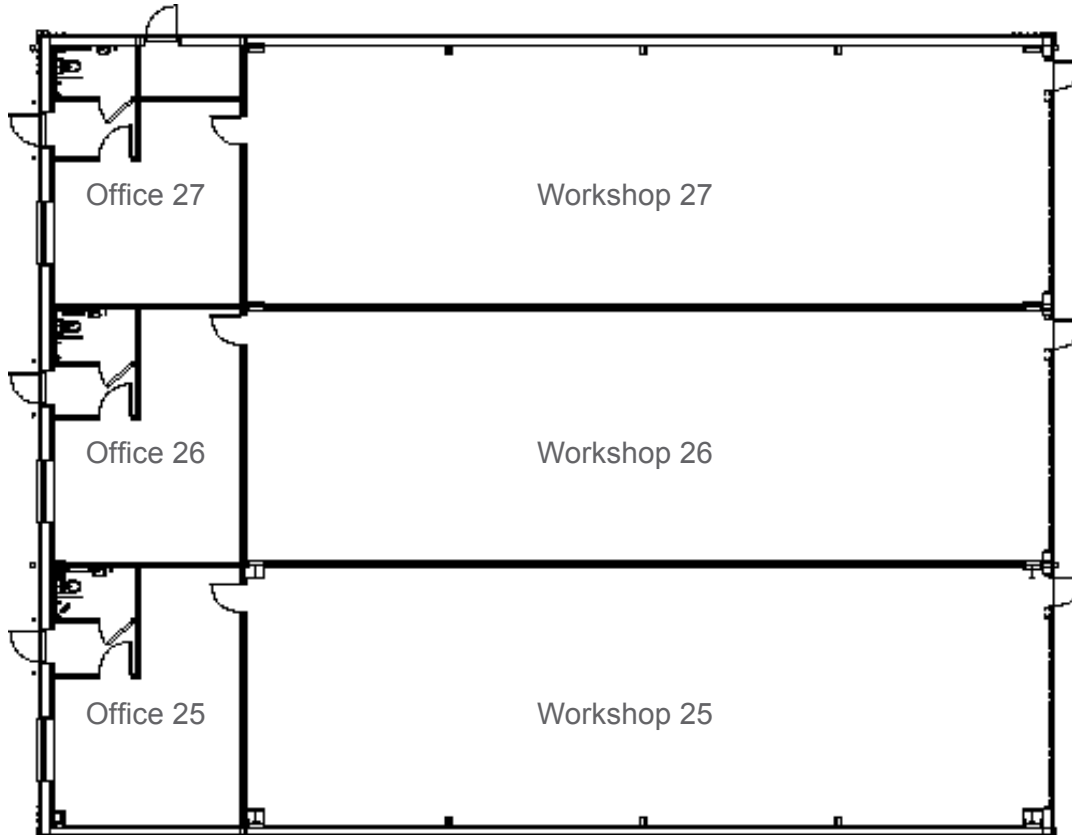

Workshops

- Power - 32A 3-phase, 16A single phase and 13A domestic outlets
- Somers vehicle lifts and a selection of vehicle props and stands can be made available
- Vehicle exhaust extraction
- Compressed air
- Workbenches and racking
- Sink with hot and cold water

Offices

- Workspace and seating suitable for 8 people
- Ultra-fast Wi-Fi

External

- 9 parking spaces, with an option to extend
- Option to install charging points

Millbrook Proving Ground Ltd
Millbrook, Bedford, MK45 2JQ, UK
+44 1525 404 242 • info@millbrook.co.uk

www.millbrook.co.uk